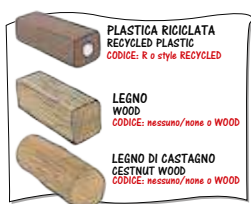

ARREDO URBANO

1930x500x h750