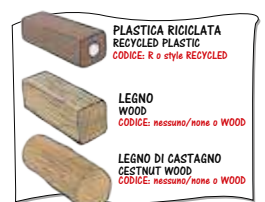

DOLOMITI
COD. H1020

1900x800xh770